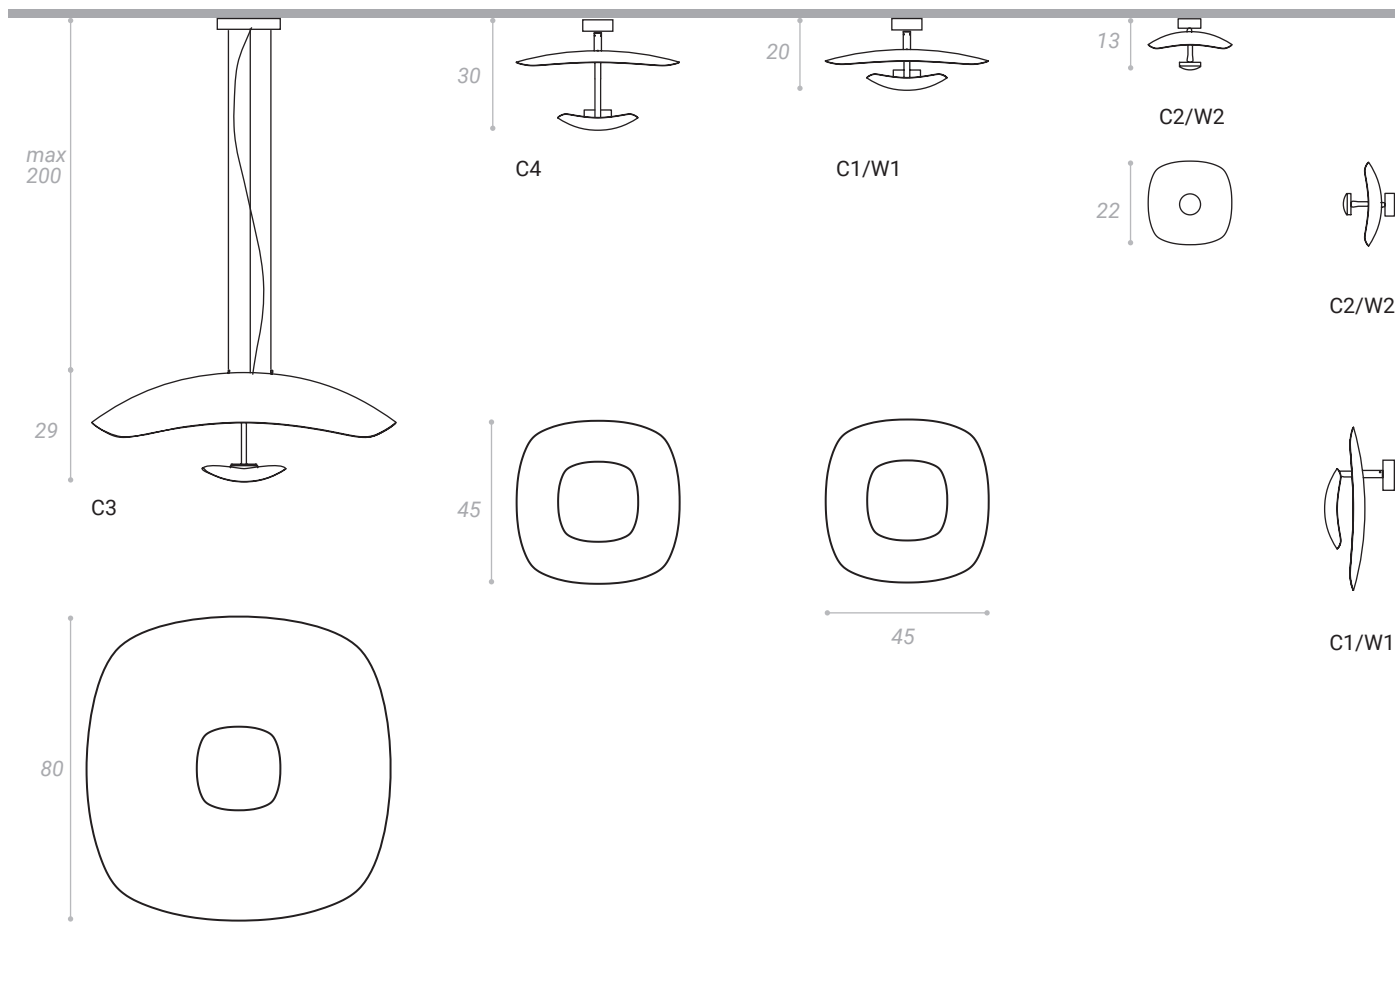

C3 }
 C4 } Led 17W 110/230V 1300Lm 3000°k
 W1/C1 }
 W2/C2 } Led 4,5W 110/230V 450Lm 3000°k

MATERIALI/MATERIALS
 metallo/metal

FINITURE/
 FINISHES

BIANCO/
 WHITE

BIANCO-FOGLIA ORO/
 WHITE-GOLD LEAF

BRONZO-FOGLIA RAME/
 BRONZE-COPPER LEAF