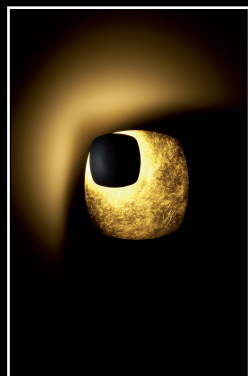

PENOMBRA

design Sebastiano Tosi 2014

Collezione di lampade con parabola riflettente a fuoco variabile. La luce del LED mette in evidenza preziose lavorazioni ed eleganti finiture opache.

Collection of lamps with reflecting paraboles. The LED light highlights precious workmanship and elegant matt finishes.

C3 }
 C4 } Led 17W 110/230V 1300Lm 3000°k
 W1/C1 }
 W2/C2 } Led 4,5W 110/230V 450Lm 3000°k

MATERIALI/MATERIALS
 metallo/metal

FINITURE/
 FINISHES

BIANCO/
 WHITE

BIANCO-FOGLIA ORO/
 WHITE-GOLD LEAF

BRONZO-FOGLIA RAME/
 BRONZE-COPPER LEAF

NERO-FOGLIA ORO
 BLACK-GOLD LEAF