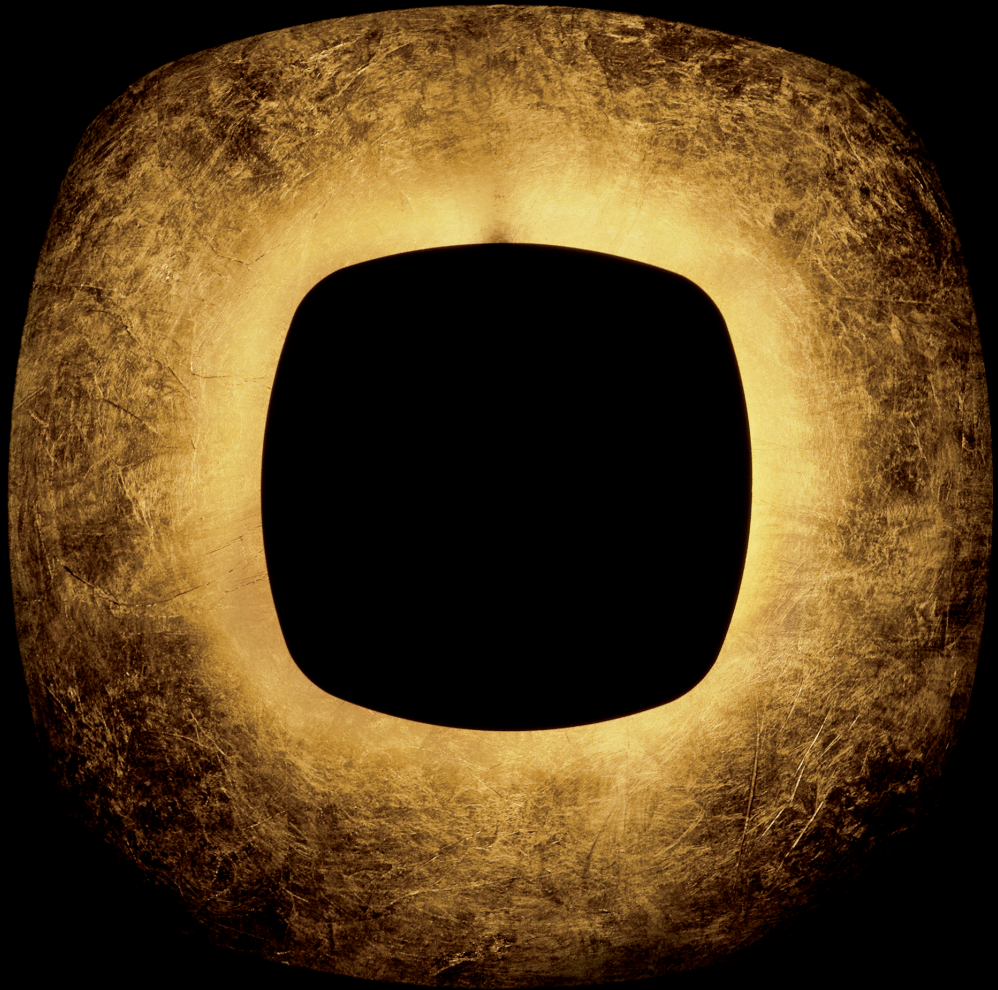

PENOMBRA

design Sebastiano Tosi 2014

Collezione di lampade con parabola riflettente a fuoco variabile. La luce del LED mette in evidenza preziose lavorazioni ed eleganti finiture opache.

Collection of lamps with reflecting paraboles. The LED light highlights precious workmanship and elegant matt finishes.

C3 }
 C4 } Led 17W 110/230V 1300Lm 3000°k
 W1/C1 }
 W2/C2 } Led 4,5W 110/230V 450Lm 3000°k

MATERIALI/MATERIALS
 metallo/metal

FINITURE/
 FINISHES

BIANCO/
 WHITE

BIANCO-FOGLIA ORO/
 WHITE-GOLD LEAF

BRONZO-FOGLIA RAME/
 BRONZE-COPPER LEAF

NERO-FOGLIA ORO
 BLACK-GOLD LEAF