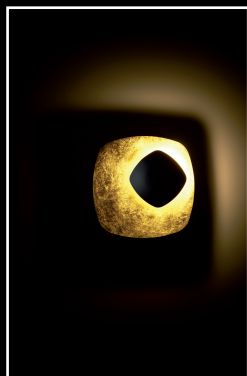

PENOMBRA

design Sebastiano Tosi 2014

Collezione di lampade con parabola riflettente a fuoco variabile. La luce del LED mette in evidenza preziose lavorazioni ed eleganti finiture opache.

Collection of lamps with reflecting paraboles. The LED light highlights precious workmanship and elegant matt finishes.

C3 }
 C4 } Led 17W 110/230V 1300Lm 3000°k
 W1/C1 }
 W2/C2 } Led 4,5W 110/230V 450Lm 3000°k

MATERIALI/MATERIALS
 metallo/metal

FINITURE/
 FINISHES

BIANCO/
 WHITE

BIANCO-FOGLIA ORO/
 WHITE-GOLD LEAF

BRONZO-FOGLIA RAME/
 BRONZE-COPPER LEAF

NERO-FOGLIA ORO
 BLACK-GOLD LEAF