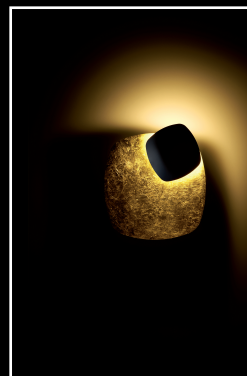

PENOMBRA

design Sebastiano Tosi 2014

Collezione di lampade con parabola riflettente a fuoco variabile. La luce del LED mette in evidenza preziose lavorazioni ed eleganti finiture opache.

Collection of lamps with reflecting paraboles. The LED light highlights precious workmanship and elegant matt finishes.

C3 }
 C4 } Led 17W 110/230V 1300Lm 3000°k
 W1/C1 }
 W2/C2 } Led 4,5W 110/230V 450Lm 3000°k

MATERIALI/MATERIALS
 metallo/metal

FINITURE/
 FINISHES

BIANCO/
 WHITE

BIANCO-FOGLIA ORO/
 WHITE-GOLD LEAF

BRONZO-FOGLIA RAME/
 BRONZE-COPPER LEAF

NERO-FOGLIA ORO
 BLACK-GOLD LEAF